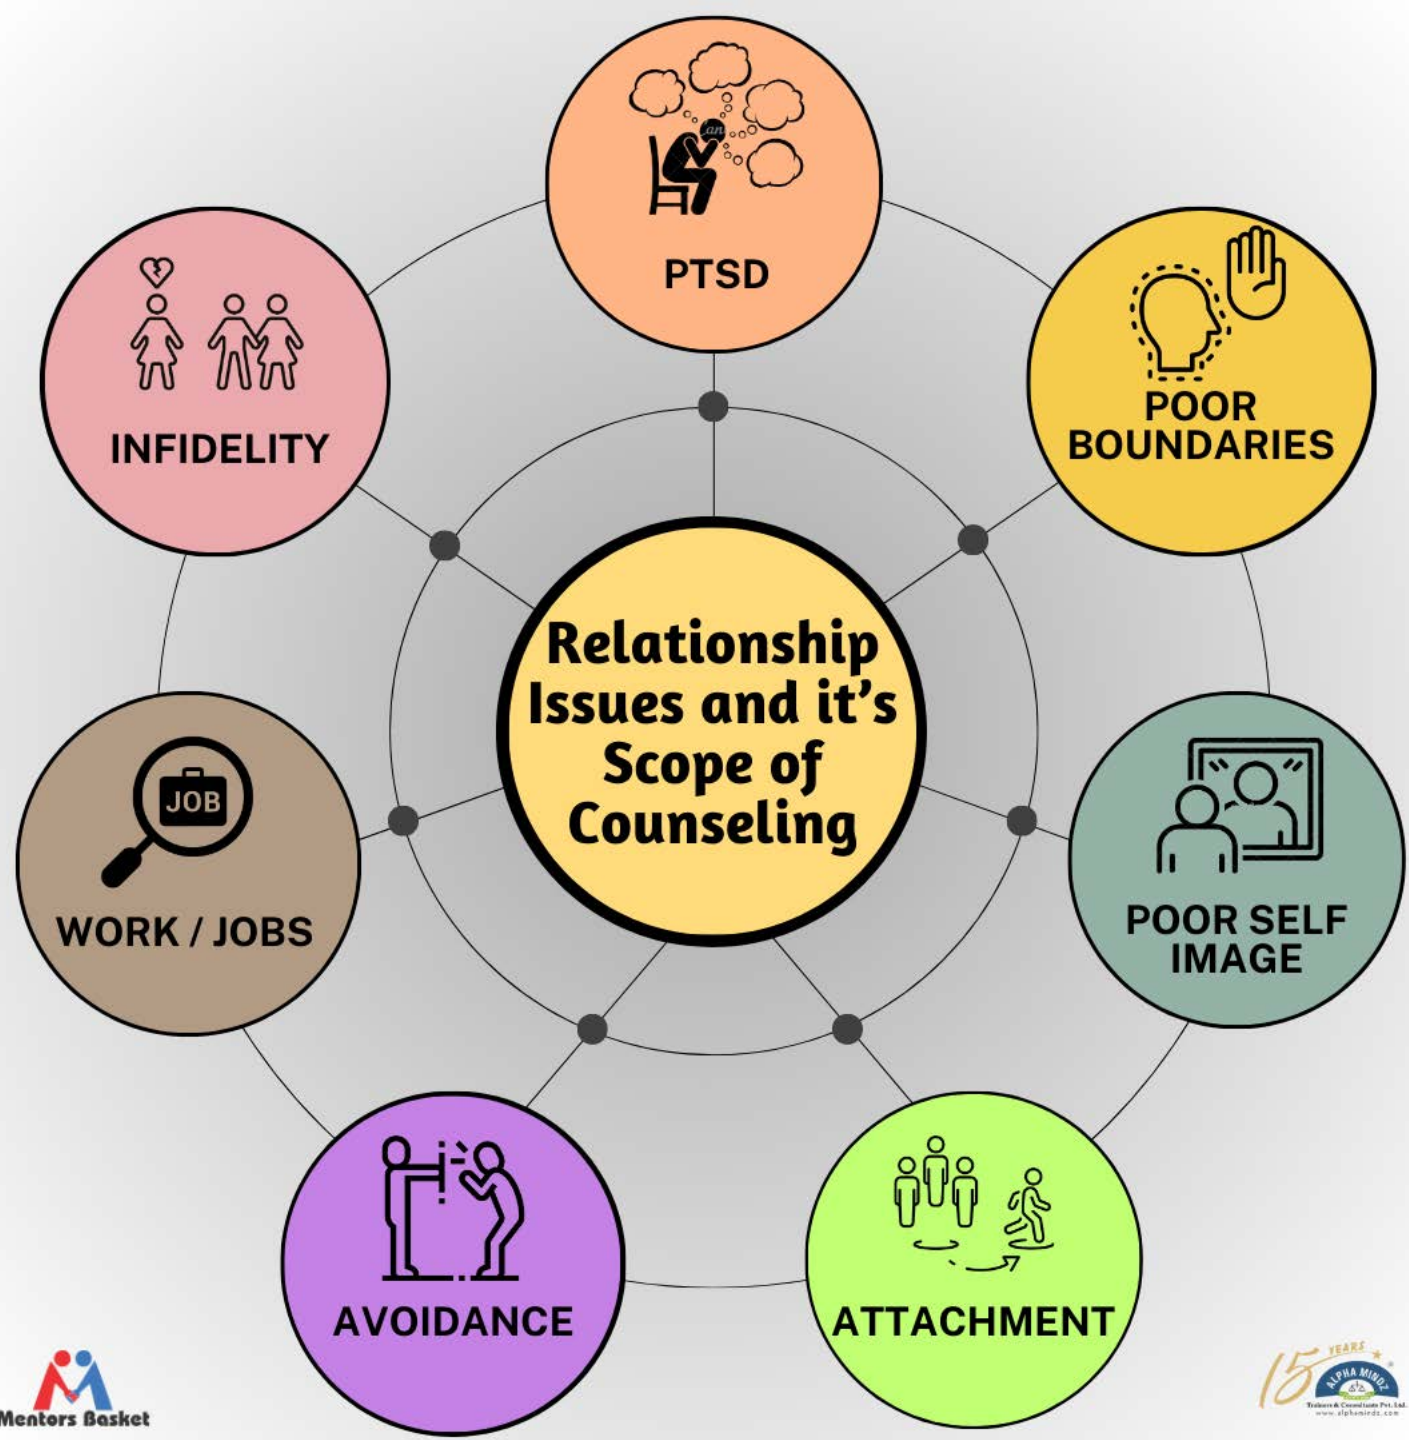

Find Mental Health Solutions with our Counselling Services

Areas to be covered:-

- Teenagers/ Adolescents
- Relationships
- Family
- Marriage
- Career & support services

Learn more at
www.mentorsbasket.com

Managing relationship issues :
Overcoming issues by
regaining emotional balance,
ability to set boundaries,
better relationships, and
trauma resolutions.

Educational Workshops :
Conduct workshops
customized to clients needs
.Few of them includes
positive thinking, leadership,
communication ,self
awareness and life skills
related to personal and
professional life .

Public speaking/Voice modulation / Presentation skills

05.

Lean and Six Sigma –Yellow/Green belt programs in Industry/Healthcare/Service sector

FAMILY ISSUES AND ITS SCOPE OF COUNSELING

01

FINANCIAL PROBLEM

02

COMMUNICATION

03

DISAGREEMENTS

04

RESENTMENTS

ADOLESCENTS / TEENAGERS SCOPE OF COUNSELING